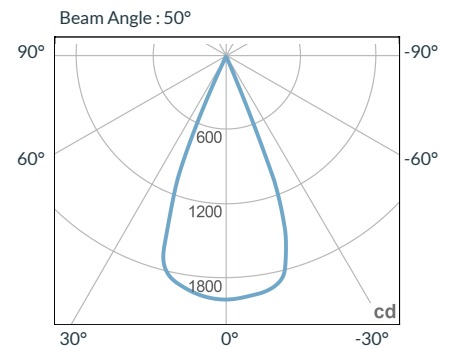

- Cine-Grade Light Quality
- Point-Source LED
- DMX Controllable
- 90W Power Draw
- Carries Four Shutter Blades

MECHANICAL FIGURES

TILT/ROTATION

PHOTOMETRIC DATA

19 Degree

Distance		3' (~0.9 m)	10' (~3.0 m)	15' (~4.6 m)
@3200K	fc	2202	174	83
	lux	23702	1873	894
@5600K	fc	2239	177	84
	lux	24101	1906	905
Beam Diameter		Ø 0.9' (~0.3m)	Ø 3.0' (~0.9m)	Ø 4.6' (~1.4m)

26 Degree

Distance		3' (~0.9 m)	10' (~3.0 m)	15' (~4.6 m)
@3200K	fc	1978	160	77
	lux	21292	1726	831
@5600K	fc	2079	169	81
	lux	22379	1814	873
Beam Diameter		Ø 1.2' (~0.4m)	Ø 4.0' (~1.2m)	Ø 5.9' (~1.8m)

36 Degree

Distance		3' (~0.9 m)	10' (~3.0 m)	15' (~4.6 m)
@3200K	fc	743	60	29
	lux	7998	646	313
@5600K	fc	820	67	32
	lux	8827	722	345
Beam Diameter		Ø 1.7' (~0.5m)	Ø 5.6' (~1.7m)	Ø 8.2' (~2.5m)

50 Degree

Distance		3' (~0.9 m)	10' (~3.0 m)	15' (~4.6 m)
@3200K	fc	269	22	11
	lux	2896	237	119
@5600K	fc	285	23	11
	lux	3068	248	119
Beam Diameter		Ø 2.3' (~0.7m)	Ø 7.7' (~2.4m)	Ø 11.7' (~3.6m)

ACCESSORIES

(specify finish by adding -BK or -WH)