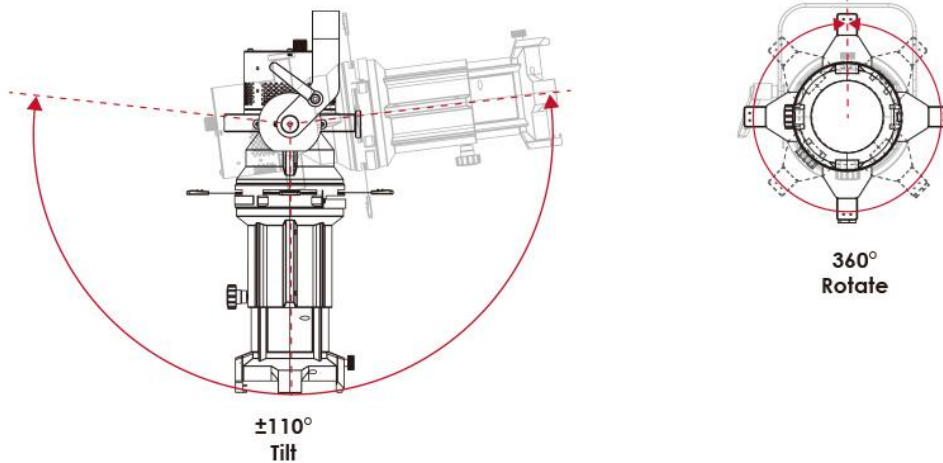

SPECIFICATIONS

Beam Angle	19° / 26° / 36° / 50°
CRI / TLCI	95/90 typical (in CCT Mode of 2800K-6500K)
Dimming	100% - 0% flicker free
AC Power Draw	90W max
AC Input	100 - 240V AC, 50 - 60Hz
Remote Control	DMX 512
Cooling	Fan Cooled
Acoustic Noise	19 dBA (Auto Mode)
Operating Temp.	32 - 104°F (0 - 40°C)
Weight (Fixture + Power Supply)	8.1lb / 3.7kg
Gobo Size	Diameter: M Size (66mm)
	Max Image: 48mm
	Max Thickness: 1mm

- Cine-Grade Light Quality
- Point-Source LED
- DMX Controllable
- 90W Power Draw
- Carries Four Shutter Blades

MECHANICAL FIGURES

TILT/ROTATION

PHOTOMETRIC DATA

19 Degree

Distance		3' (~0.9 m)	10' (~3.0 m)	15' (~4.6 m)
@3200K	fc	2202	174	83
	lux	23702	1873	894
@5600K	fc	2239	177	84
	lux	24101	1906	905
Beam Diameter		Ø 0.9' (~0.3m)	Ø 3.0' (~0.9m)	Ø 4.6' (~1.4m)

26 Degree

Distance		3' (~0.9 m)	10' (~3.0 m)	15' (~4.6 m)
@3200K	fc	1978	160	77
	lux	21292	1726	831
@5600K	fc	2079	169	81
	lux	22379	1814	873
Beam Diameter		Ø 1.2' (~0.4m)	Ø 4.0' (~1.2m)	Ø 5.9' (~1.8m)

36 Degree

Distance		3' (~0.9 m)	10' (~3.0 m)	15' (~4.6 m)
@3200K	fc	743	60	29
	lux	7998	646	313
@5600K	fc	820	67	32
	lux	8827	722	345
Beam Diameter		Ø 1.7' (~0.5m)	Ø 5.6' (~1.7m)	Ø 8.2' (~2.5m)

50 Degree