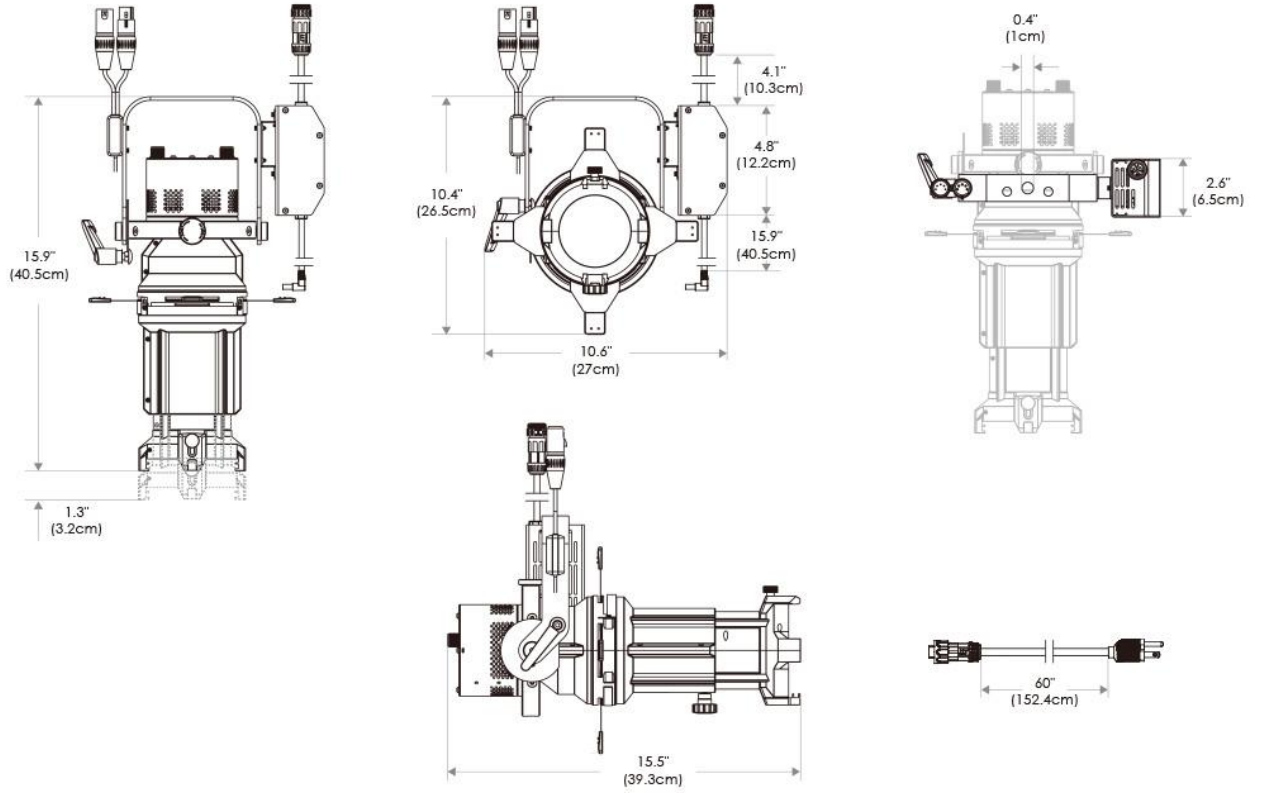

SPECIFICATIONS

Beam Angle	19° / 26° / 36° / 50°
CRI / TLCI	95/90 typical (in CCT Mode of 2800K-6500K)
Dimming	100% - 0% flicker free
AC Power Draw	90W max
AC Input	100 - 240V AC, 50 - 60Hz
Remote Control	DMX 512
Cooling	Fan Cooled
Acoustic Noise	19 dBA (Auto Mode)
Operating Temp.	32 - 104°F (0 - 40°C)
Weight (Fixture + Power Supply)	8.1lb / 3.7kg
Gobo Size	Diameter: M Size (66mm)
	Max Image: 48mm
	Max Thickness: 1mm

- Cine-Grade Light Quality
- Point-Source LED
- DMX Controllable
- 90W Power Draw
- Carries Four Shutter Blades

MECHANICAL FIGURES

TILT/ROTATION

PHOTOMETRIC DATA

19 Degree

Distance		3' (~0.9 m)	10' (~3.0 m)	15' (~4.6 m)
@3200K	fc	2202	174	83
	lux	23702	1873	894
@5600K	fc	2239	177	84
	lux	24101	1906	905
Beam Diameter		Ø 0.9' (~0.3m)	Ø 3.0' (~0.9m)	Ø 4.6' (~1.4m)

36 Degree

Distance		3' (~0.9 m)	10' (~3.0 m)	15' (~4.6 m)
@3200K	fc	743	60	29
	lux	7998	646	313
@5600K	fc	820	67	32
	lux	8827	722	345
Beam Diameter		Ø 1.7' (~0.5m)	Ø 5.6' (~1.7m)	Ø 8.2' (~2.5m)

50 Degree

Distance		3' (~0.9 m)	10' (~3.0 m)	15' (~4.6 m)
@3200K	fc	269	22	11
	lux	2896	237	119
@5600K	fc	285	23	11
	lux	3068	248	119
Beam Diameter		Ø 2.3' (~0.7m)	Ø 7.7' (~2.4m)	Ø 11.7' (~3.6m)

ACCESSORIES

(specify finish by adding -BK or -WH)