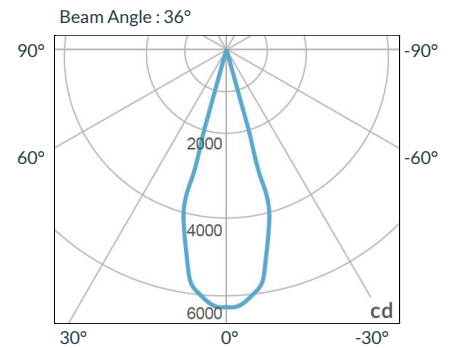

- Cine-Grade Light Quality
- Point-Source LED
- DMX Controllable
- 90W Power Draw
- Carries Four Shutter Blades

MECHANICAL FIGURES

TILT/ROTATION

PHOTOMETRIC DATA

19 Degree

Distance		3' (~0.9 m)	10' (~3.0 m)	15' (~4.6 m)
@3200K	fc	2202	174	83
	lux	23702	1873	894
@5600K	fc	2239	177	84
	lux	24101	1906	905
Beam Diameter		Ø 0.9' (~0.3m)	Ø 3.0' (~0.9m)	Ø 4.6' (~1.4m)

26 Degree

Distance		3' (~0.9 m)	10' (~3.0 m)	15' (~4.6 m)
@3200K	fc	1978	160	77
	lux	21292	1726	831
@5600K	fc	2079	169	81
	lux	22379	1814	873
Beam Diameter		Ø 1.2' (~0.4m)	Ø 4.0' (~1.2m)	Ø 5.9' (~1.8m)

36 Degree

Distance		3' (~0.9 m)	10' (~3.0 m)	15' (~4.6 m)
@3200K	fc	743	60	29
	lux	7998	646	313
@5600K	fc	820	67	32
	lux	8827	722	345
Beam Diameter		Ø 1.7' (~0.5m)	Ø 5.6' (~1.7m)	Ø 8.2' (~2.5m)

50 Degree

Distance		3' (~0.9 m)	10' (~3.0 m)	15' (~4.6 m)
@3200K	fc	269	22	11
	lux	2896	237	119
@5600K	fc	285	23	11
	lux	3068	248	119
Beam Diameter		Ø 2.3' (~0.7m)	Ø 7.7' (~2.4m)	Ø 11.7' (~3.6m)

ACCESSORIES

(specify finish by adding -BK or -WH)