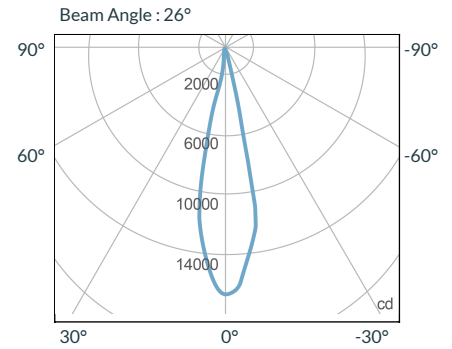

SPECIFICATIONS

Beam Angle	19° / 26° / 36° / 50°
CRI / TLCI	95/90 typical (in CCT Mode of 2800K-6500K)
Dimming	100% - 0% flicker free
AC Power Draw	90W max
AC Input	100 - 240V AC, 50 - 60Hz
Remote Control	DMX 512
Cooling	Fan Cooled
Acoustic Noise	19 dBA (Auto Mode)
Operating Temp.	32 - 104°F (0 - 40°C)
Weight (Fixture + Power Supply)	8.1lb / 3.7kg
Gobo Size	Diameter: M Size (66mm)
	Max Image: 48mm
	Max Thickness: 1mm

- Cine-Grade Light Quality
- Point-Source LED
- DMX Controllable
- 90W Power Draw
- Carries Four Shutter Blades

MECHANICAL FIGURES

TILT/ROTATION

PHOTOMETRIC DATA

19 Degree

Distance		3' (~0.9 m)	10' (~3.0 m)	15' (~4.6 m)
@3200K	fc	2202	174	83
	lux	23702	1873	894
@5600K	fc	2239	177	84
	lux	24101	1906	905
Beam Diameter		Ø 0.9' (~0.3m)	Ø 3.0' (~0.9m)	Ø 4.6' (~1.4m)

26 Degree

Distance		3' (~0.9 m)	10' (~3.0 m)	15' (~4.6 m)
@3200K	fc	1978	160	77
	lux	21292	1726	831
@5600K	fc	2079	169	81
	lux	22379	1814	873
Beam Diameter		Ø 1.2' (~0.4m)	Ø 4.0' (~1.2m)	Ø 5.9' (~1.8m)

36 Degree

Distance		3' (~0.9 m)	10' (~3.0 m)	15' (~4.6 m)
@3200K	fc	743	60	29
	lux	7998	646	313
@5600K	fc	820	67	32
	lux	8827	722	345
Beam Diameter		Ø 1.7' (~0.5m)	Ø 5.6' (~1.7m)	Ø 8.2' (~2.5m)

50 Degree