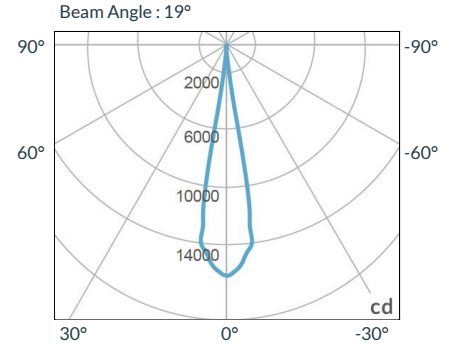

SPECIFICATIONS

Beam Angle	19° / 26° / 36° / 50°
CRI / TLCI	95/90 typical (in CCT Mode of 2800K-6500K)
Dimming	100% - 0% flicker free
AC Power Draw	90W max
AC Input	100 - 240V AC, 50 - 60Hz
Remote Control	DMX 512
Cooling	Fan Cooled
Acoustic Noise	19 dBA (Auto Mode)
Operating Temp.	32 - 104°F (0 - 40°C)
Weight (Fixture + Power Supply)	8.1lb / 3.7kg
Gobo Size	Diameter: M Size (66mm)
	Max Image: 48mm
	Max Thickness: 1mm

- Cine-Grade Light Quality
- Point-Source LED
- DMX Controllable
- 90W Power Draw
- Carries Four Shutter Blades

MECHANICAL FIGURES

TILT/ROTATION

PHOTOMETRIC DATA

19 Degree

Distance		3' (~0.9 m)	10' (~3.0 m)	15' (~4.6 m)
@3200K	fc	2202	174	83
	lux	23702	1873	894
@5600K	fc	2239	177	84
	lux	24101	1906	905
Beam Diameter		Ø 0.9' (~0.3m)	Ø 3.0' (~0.9m)	Ø 4.6' (~1.4m)

26 Degree

Distance		3' (~0.9 m)	10' (~3.0 m)	15' (~4.6 m)
@3200K	fc	1978	160	77
	lux	21292	1726	831
@5600K	fc	2079	169	81
	lux	22379	1814	873
Beam Diameter		Ø 1.2' (~0.4m)	Ø 4.0' (~1.2m)	Ø 5.9' (~1.8m)

36 Degree

Distance		3' (~0.9 m)	10' (~3.0 m)	15' (~4.6 m)
@3200K	fc	743	60	29
	lux	7998	646	313
@5600K	fc	820	67	32
	lux	8827	722	345
Beam Diameter		Ø 1.7' (~0.5m)	Ø 5.6' (~1.7m)	Ø 8.2' (~2.5m)

50 Degree